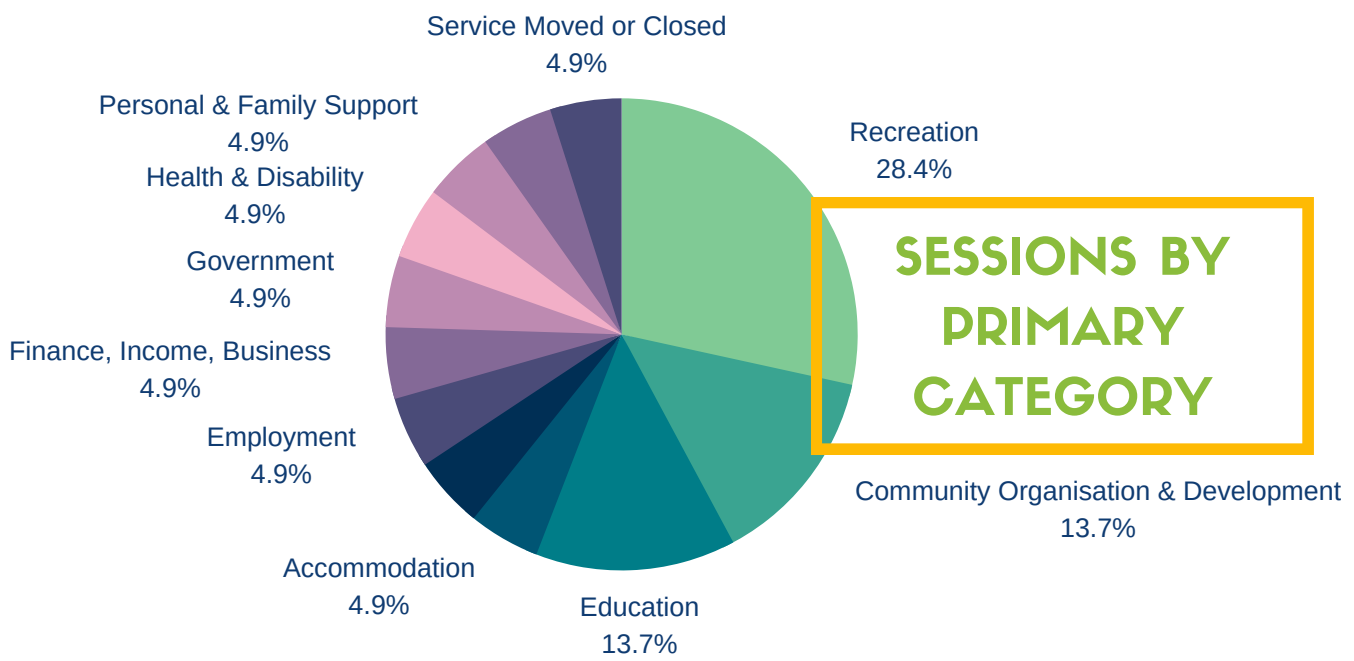

PETERBOROUGH COUNCIL

WHAT ARE OUR COMMUNITY NEEDS?

376 SESSIONS 1 JULY 2020 - 30 JUNE 2021

LANDING PAGES:

WHO ARE OUR USERS?