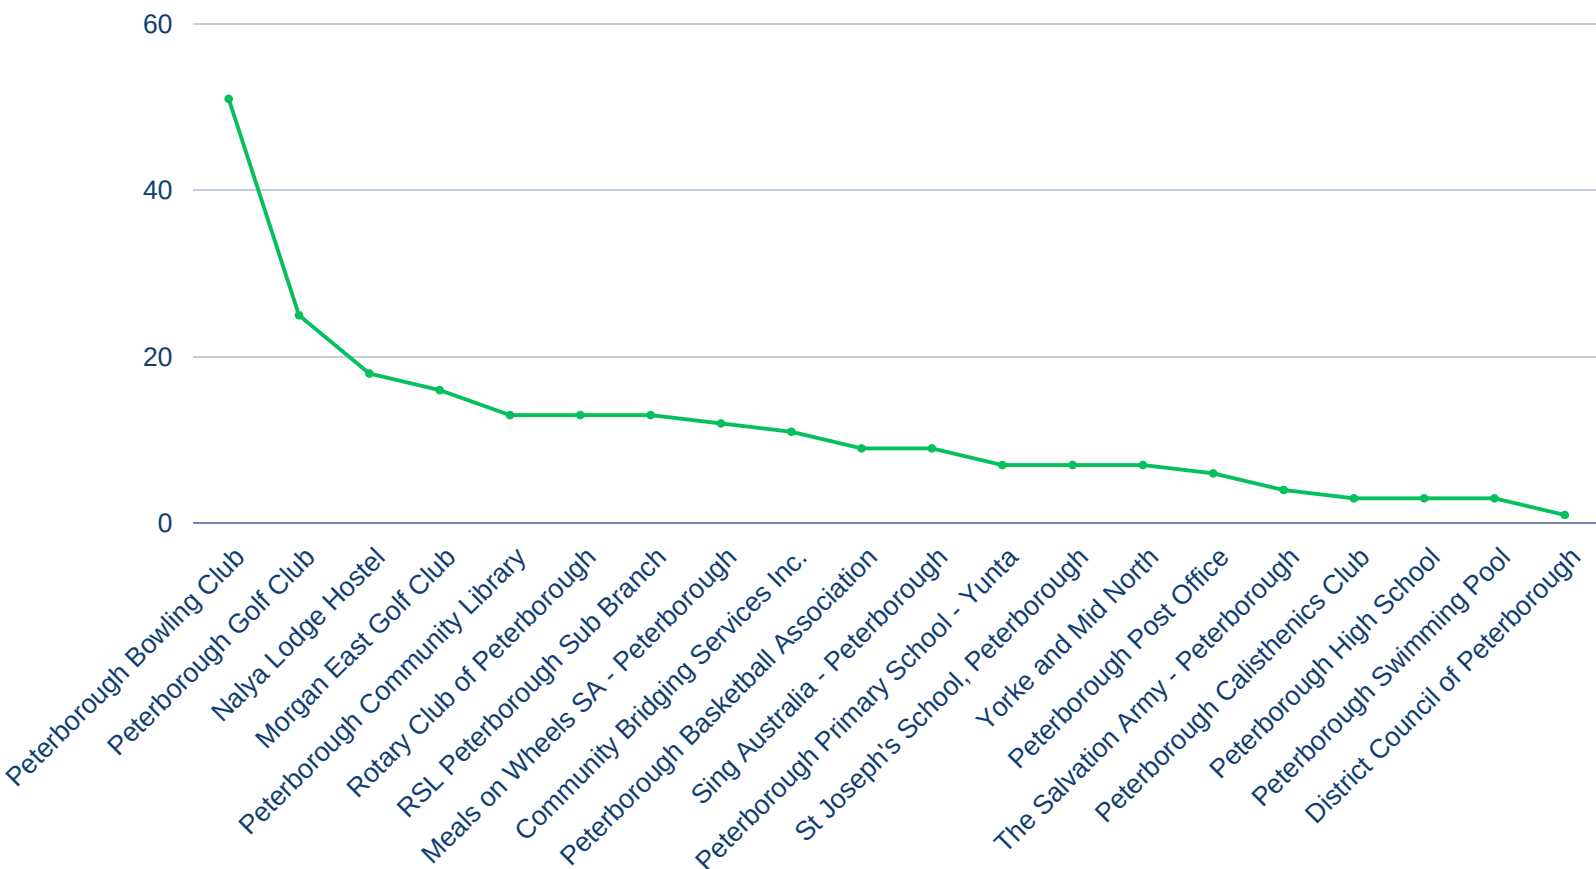

PETERBOROUGH COUNCIL

WHAT ARE OUR COMMUNITY NEEDS?

376 SESSIONS 1 JULY 2020 - 30 JUNE 2021

LANDING PAGES:

WHO ARE OUR USERS?